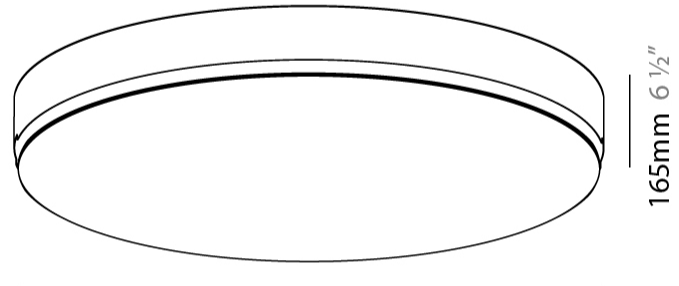

GENERAL

Series: Sign
Brand: Prolicht
Division: Architectural
Mounting Type: Trimless
Mounting Location: Ceiling
Subcategory: Ambient

PHYSICAL

Shape: Round
Diameter (mm): 630
Diameter (in): 24 ¹³/₁₆"
Height (mm): 165
Height (in): 6 ¹/₂"
Light Distribution: Direct
Weight (kg): 8.3
Weight (lbs): 18.298
Diffuser: PMMA - Opal
Fixture Material: Extruded Aluminum / Steel
Cut-out Measurements: 655mm / 25 13/16"
Upon Request: Unique Sizes Unique Ceiling Thickness Unique Mounting Depth Spot Inserts

ELECTRICAL

Lamp Type: LED (Zhaga Standard)
Input Wattage (W): 66.5
Total Output Wattage (W): 57
Dimming: [Tri-Mode (Non-Dimming and Phase Dimming (120Vac only) and 0-10V Dimming)](#)
Driver Included: Yes
Driver Location: Integrated
Driver Type: Constant Current - Universal
Driver Class: Class 2
Input Voltage (V): 120 - 277
Constant Current (MA): 500

LED

Color Temperature (°K): [2700 / 3000 / 3500 / 4000](#)
Max. Delivered Lumen (lm): 5535 / 6194 / 6358 / 6594
Nominal Lumen (lm): 7410 / 8292 / 8512 / 8828
CRI: >80 CRI
Efficiency (%): 65% (5mm Perspex)|74%
Lamp Life (hrs): 50000
Upon Request: RGB-W Tunable White Special Color Temperature CRI90

OPTICAL

RATINGS AND CERTIFICATIONS

Certified By: Certified for North American Standards
IP rating: IP20

PROJECT
TYPE
SPECIFIER
QUANTITY
DATE

Ø 630mm 24 ¹³/₁₆"

165mm 6 ¹/₂"